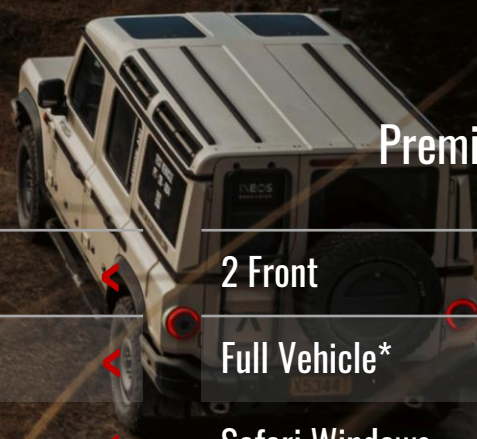

WINDOW FILMS

Keep your Grenadier out of solar heat, UV and infrared rays for cooler driving comfort and less exposure to fading, damaging effects.

Classic

Carbon Film rejects up to 60% of infrared rays + 99% UV Protection

Non-reflective, true black finish that will not fade over time.

Premium Ceramic VTX

Advanced ceramic technology rejects up to 96% heat + 99% UV Protection

Metal-free film won't interfere with GPS navigation, satellite radio, cellular phones, and other electronic devices within a vehicle.

Classic

Premium Ceramic VTX

2 Front	$390	<	2 Front	$550	<
Full Vehicle*	$890	<	Full Vehicle*	$1,260	<
Safari Windows	$390	<	Safari Windows	$ 550	<

*Excluding Safari Windows